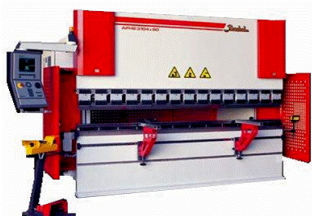

**Dross Removal  
Part Finishing  
Oxide Removal**

**Waterjet Powered By Mitsubishi**

Expand Your Market Potential with Waterjet

6" Thick Capacity  
Great Laser Companion

**AKS Plasma Systems**

Combining the best in plasma cutting machine technology with over 90 years of superior machine building experience.