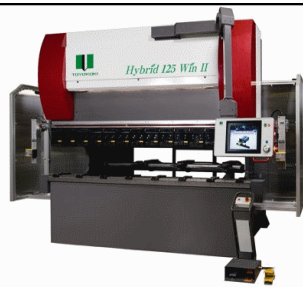

**MITSUBISHI LASER**

**Call: 336-393-0030**

**\*FINANCE WITH  
MITSUBISHI\***

- ◆ Lowest Cost of Operation & Ownership
- ◆ No Resonator Replacement To Date
- ◆ Local Sales & Service
- ◆ Proven, Advanced CF-R Resonators

**TOYOKOKI**

**Known as the most accurate press brake in the world**  
The Toyokoki APB Series press brakes are totally electric, easy to operate and ultra-high precision.

**Timesavers** metal finishing machines make light work of the most demanding tasks.